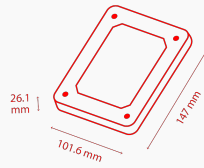

Product Specifications

Basic Specifications

Form factor	3.5-inch
Interface	SATA 6 Gbit/s
RoHS compatible	Yes
Halogen Free	Yes

Reliability

Limited warranty	2 years
Unrecoverable error rate	1 per 10¹⁴ bits read

Performance

Buffer size	256 MB / 128 MB / 64 MB

Product Range

Part number	Capacity	Color
HDWD260EZSTA (Retail)	6 TB	-
HDWD260UZSVA (Bulk)	6 TB	-
HDWD240EZSTA (Retail)	4 TB	-
HDWD240UZSVA (Bulk)	4 TB	-
HDWD130EZSTA (Retail)	3 TB	-
HDWD130UZSVA (Bulk)	3 TB	-
HDWD120EZSTA (Retail)	2 TB	-
HDWD120UZSVA (Bulk)	2 TB	-
HDWD220UZSVA (Bulk)	2 TB	-
HDWD220EZSTA (Retail)	2 TB	-
HDWD320UZSVA (Bulk)	2 TB	-
HDWD320EZSTA (Retail)	2 TB	-
HDWD110UZSVA (Bulk)	2 TB	-
HDWD110EZSTA (Retail)	1 TB	-
HDWD105EZSTA (Retail)	1 TB	-

Logistical Information:

Box dimensions	189.0 mm (H) x 136.0 mm (W) x 60.0 mm (D)
Box weight (gross)	825 g max. (2 TB CMR, 3 TB, 6 TB), 795 g max. (4 TB), 595 g max. (1 TB, 2TB SMR)
Master carton dimensions	255 x 147 x 212mm
Master carton weight (gross)	3554 g max. (2 TB CMR, 3 TB, 6 TB), 3434 g max. (4 TB) 2594 g max. (2 TB SMR) 2634 g max. (1 TB)
Boxes per master carton	4 pcs
Pallet dimensions	1150 x 1150 x 130 mm
Pallet weight (net)	n/A
Units per pallet	400 pcs
Units per carton	20 pcs.
Carton dimensions	321 x 406 x 213 mm
Carton weight (gross)	16 kg (typ.) (2 TB - 6 TB), 11 kg (typ.) (500 GB, 1 TB)
Units per pallet	720 pcs.